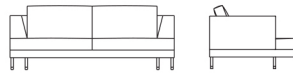

### Design: Piero Lissoni

2 and 3 seater sofas an modular units.  
Load carryng wooden frame, upholstered  
and soft leather covered.