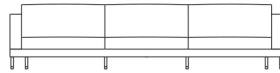

### Design: Piero Lissoni

2 and 3 seater sofas an modular units.  
Load carryng wooden frame, upholstered  
and soft leather covered.

#### DB01CI

L/W	P/D	H	HS
172	96	76	42
67 3/4"	37 7/8"	30	16 1/2"