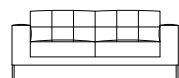

DOWNTOWN

matteograssi®

Downtown Design: Stefano Grassi

Poltrona e divani con struttura in legno imbottita e rivestita in pelle. Cuscini in poliuretano a quote differenziate e multibill. Piedini in acciaio cromato.
 Armchair and sofas with wooden frame upholstered and covered in soft leather. Cushions in polyurethane foam of different densities and multibill. Feet in chromed steel.

DW01

L/W	P/D	H	HS
112	94	75	43
44 1/8"	37"	29 1/2"	17"

DW02

L/W	P/D	H	HS
182	94	75	43
69 3/8"	37"	29 1/2"	17"

DW04

L/W	P/D	H	HS
214	94	75	43
84 1/4"	37"	29 1/2"	17"

DW03

L/W	P/D	H	HS
252	94	75	43
99 1/4"	37"	29 1/2"	17"