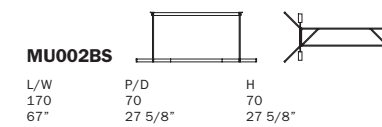

DOWNLOAD: www.matteograssi.it/drawings
Per le altre versioni consultare il listino.
Please refer to the price list for further versions.
Pour ultérieures versions consulter la liste de prix.
Für weitere Ausführungen bitte die Preisliste nachschlagen.

1880
matteograssi®

Via Monte Grappa 66/68
P.O. Box n.57 Piana
I - 20833 Giussano (MB)
T. +39 0362 86621 - F. +39 0362 866292
www.matteograssi.it - info@matteograssi.it