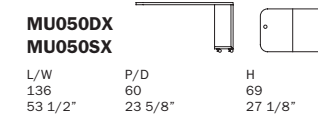

MUST

matteograssi®

Must Design: Rodolfo Dordoni

Scrivanie con piani in cristallo retroverniciato nero o rivestiti in cuoio o pelle. Possibilità di piani laterali con cassetta rivestiti in cuoio o pelle o con supporto per PC integrato. Su richiesta, modulo verticale telescopico da incasso per connessioni corrente/dati/voce/video. Basi in acciaio verniciato a polveri o cromato con o senza pannelli rivestiti in cuoio o pelle. Piedini in materiale plastico antiscivolo o regolabili.

Writing desks with tops in tempered glass with black painted on reverse side or with coach hide or soft leather covered tops. Side tops with drawer unit, covered in coach hide or soft leather, or with CPU holder can be provided. On request, vertical telescopic set to connect the electric power/data/audio/video equipment. Bases in epoxy painted or chromium plated steel available with or without panels covered in coach hide or soft leather. Adjustable or no-slip plastic glides.