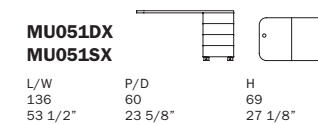

MUST

matteograssi®

Must Design: Rodolfo Dordoni

Scrivanie con piani in cristallo retroverniciato nero o rivestiti in cuoio o pelle. Possibilità di piani laterali con cassetta rivestiti in cuoio o pelle o con supporto per PC integrato. Su richiesta, modulo verticale telescopico da incasso per connessioni corrente/dati/voce/video. Basi in acciaio verniciato a polveri o cromato con o senza pannelli rivestiti in cuoio o pelle. Piedini in materiale plastico antiscivolo o regolabili.

Writing desks with tops in tempered glass with black painted on reverse side or with coach hide or soft leather covered tops. Side tops with drawer unit, covered in coach hide or soft leather, or with CPU holder can be provided. On request, vertical telescopic set to connect the electric power/data/audio/video equipment. Bases in epoxy painted or chromium plated steel available with or without panels covered in coach hide or soft leather. Adjustable or no-slip plastic glides.