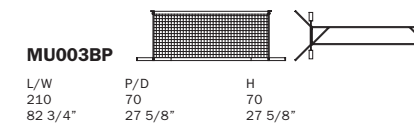

DOWNLOAD: www.matteograssi.it/drawings
Per le altre versioni consultare il listino.
Please refer to the price list for further versions.
Pour ultérieures versions consulter la liste de prix.
Für weitere Ausführungen bitte die Preisliste nachschlagen.

1880
matteograssi®

Via Monte Grappa 66/68
P.O. Box n.57 Piana
I - 20833 Giussano (MB)
T. +39 0362 86621 - F. +39 0362 866292
www.matteograssi.it - info@matteograssi.it