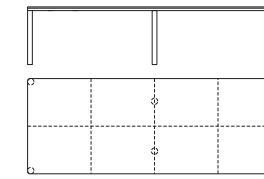

EE026
EE027
EE029

L/W
180-240
70 7/8"-94 1/2"

P/D
100
39 3/8"

H
5
2"

EE032
EE034
EE037

L/W
125-172
49 1/4"-67 3/4"

P/D
100-200
39 3/8"-78 3/4"

H
5
2"

EE114
EE044
EE047

L/W
100-200
39 3/8"-78 3/4"

P/D
100-200
39 3/8"-78 3/4"

H
5
2"

EE112

L/W
100
39 3/8"

P/D
100
39 3/8"

H
5
2"

EE912
EE922

L/W
320-360
126 1/8"-141 7/8"

P/D
120-160
47 1/4"-63"

H
73
28 3/4"

DOWNLOAD: www.matteograssi.it/drawings

Per le altre versioni consultare il listino.

Please refer to the price list for further versions.