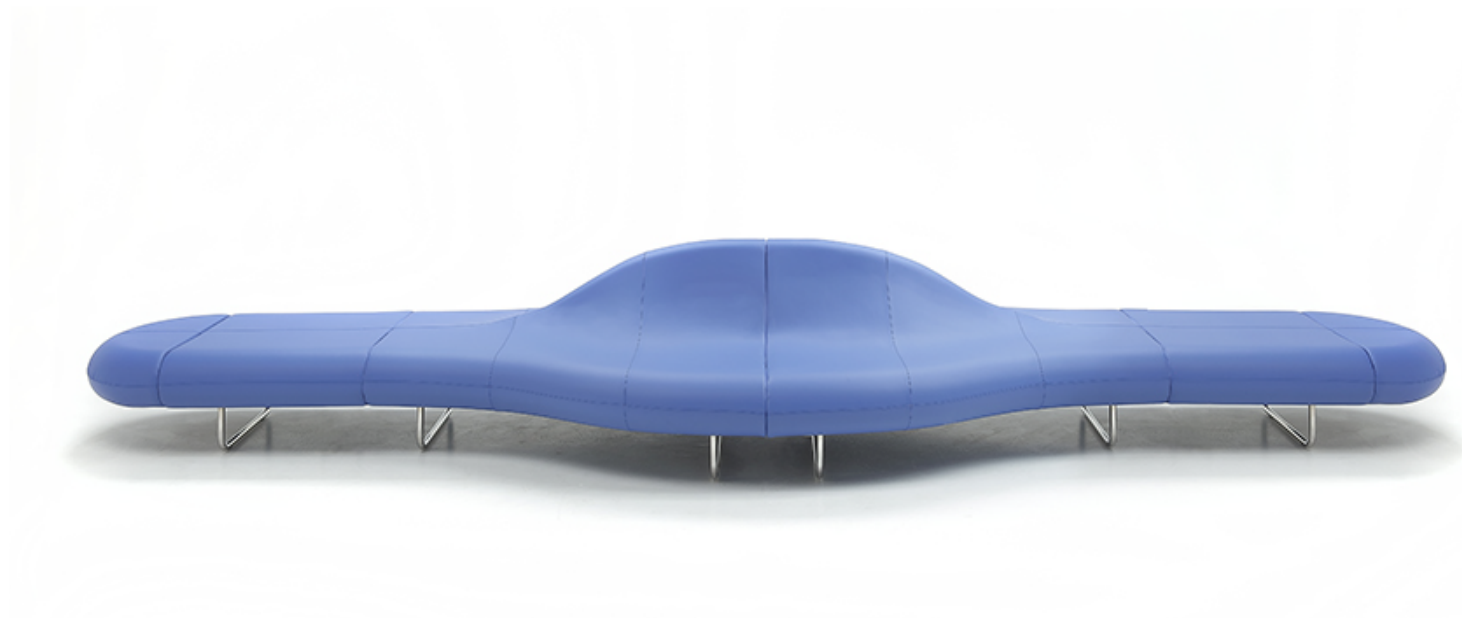

ALDEBARAN

matteograssi®

## Aldebaran

Design: Karim Rashid

Aldebaran: Divano componibile con struttura metallica, imbottito con poliuretano espanso a quote differenziate e rivestito in pelle.

Sectional sofa with metal frame, padded with polyurethane foam in different density and covered in soft leather

AL01

| L/W      | P/D | H       | HS      |
|----------|-----|---------|---------|
| 544      | 156 | 86      | 42      |
| 214 1/8" | 64" | 35 1/2" | 16 5/8" |

AL02

| L/W  | P/D      | H       | HS      |
|------|----------|---------|---------|
| 577  | 262      | 86      | 42      |
| 227" | 103 1/2" | 35 1/2" | 16 5/8" |