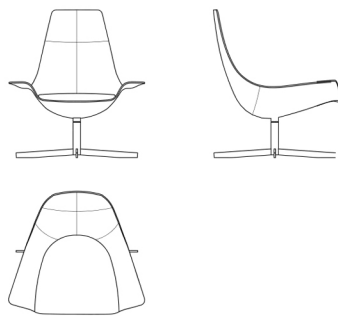

2L02

L/W	P/D	H	HS
870mm	800mm	1010mm	430mm