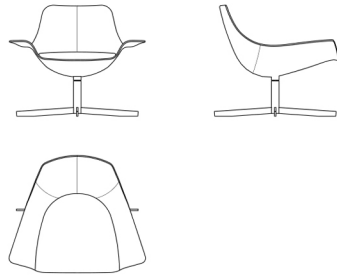

2LEATHER Soft

2LEATHER Soft

Design: Rodolfo Dordoni

Upholstered armchair and footrest covered with soft leather. Shell frame in rigid polyurethane foam. Swivel base in satined stainless or chromium plate steel. Noslip rubber glides.

Legend:

L/W = Larghezza/Length

P/D = Profondità/Depth

H = Altezza/Height

HS = Altezza seduta/Seat Height