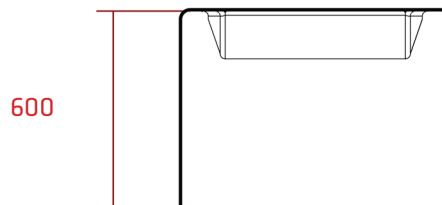

MODULE 1 - CLUB

1880

matteograssi®

Via Monte Grappa, 2- 4
I - 20060 Truccazzano
Tel. +39 029 5367267
www.matteograssi.com - info@matteograssi.com