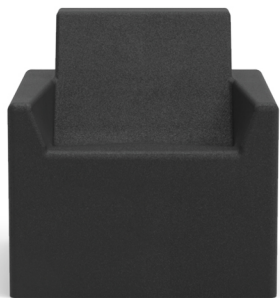

MODULE 2 - FAUTEUIL