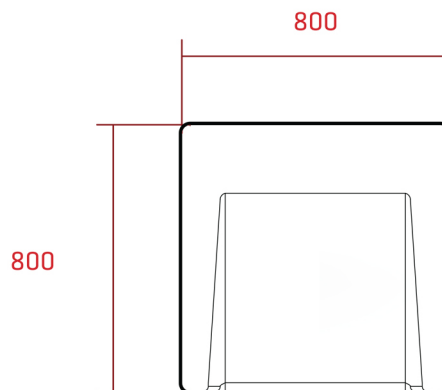

MODULE 1 - CLUB

1880

matteograssi®

Via Monte Grappa, 2- 4
I - 20060 Truccazzano
Tel. +39 029 5367267
www.matteograssi.com - info@matteograssi.com