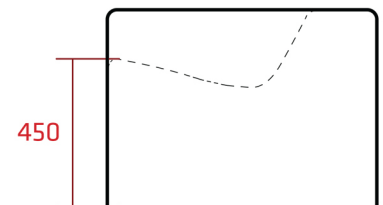

MODULE 1 - CLUB

1880

matteograssi®

Via Monte Grappa, 2- 4
I - 20060 Truccazzano
Tel. +39 029 5367267
www.matteograssi.com - info@matteograssi.com