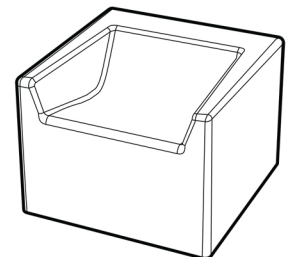

MODULE 1 - CLUB

1880

matteograssi®

Via Monte Grappa, 2- 4
I - 20060 Truccazzano
Tel. +39 029 5367267
www.matteograssi.com - info@matteograssi.com