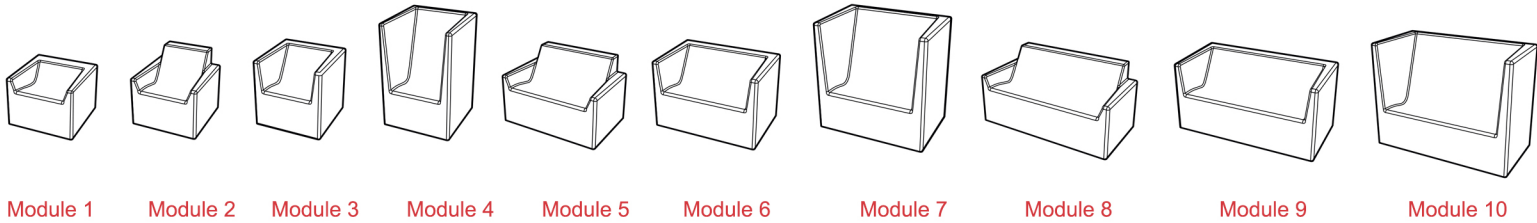

JN-TOP

Design: Jean Nouvel

Sofas with wooden frame, padded and upholstered in leather. Structure in polyurethane foam in different densities with double-shaped springs with a rubberized natural coconut slab inside. Feet with matt black painted wood block.

MODULES