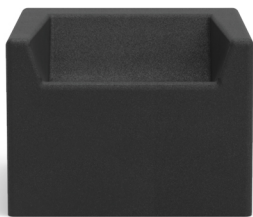

MODULE 1 - CLUB

1880

matteograssi®

Via Monte Grappa, 2- 4
I - 20060 Truccazzano
Tel. +39 029 5367267
www.matteograssi.com - info@matteograssi.com