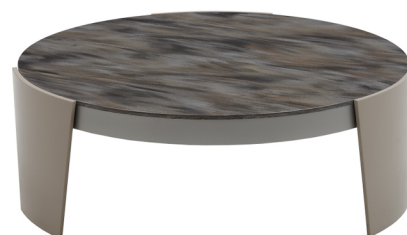

ANTARES LOW TABLE

ANTARES Low Table

Design: Marco Piva

Low tables with Krión base and top in Krión and stainless steel lateral strip.

L/W
1000mm

H
350mm

1880

matteograssi®