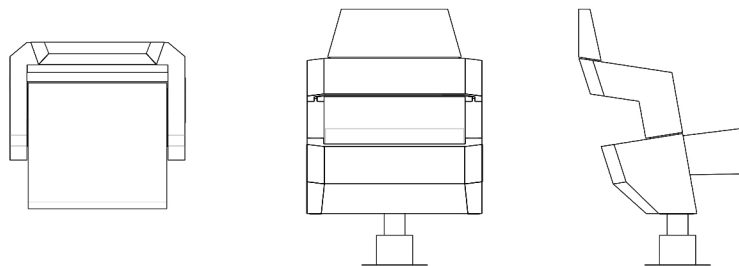

ALNILAM

1880
matteograssi®

ALNILAM

Design: Giampiero Peia

Auditorium seating system with metal frame upholstered with injected polyurethane foam and covered with soft leather.

L/W	P/D	H	HS
587mm	397 - 561mm	863mm	460mm

1880

matteograssi®

Via Monte Grappa, 2- 4
I - 20060 Truccazzano
Tel. +39 029 5367267
www.matteograssi.com - info@matteograssi.com

Legend:

L/W = Larghezza/Length

P/D = Profondità/Depth

H = Altezza/Height

HS = Altezza seduta/Seat Height